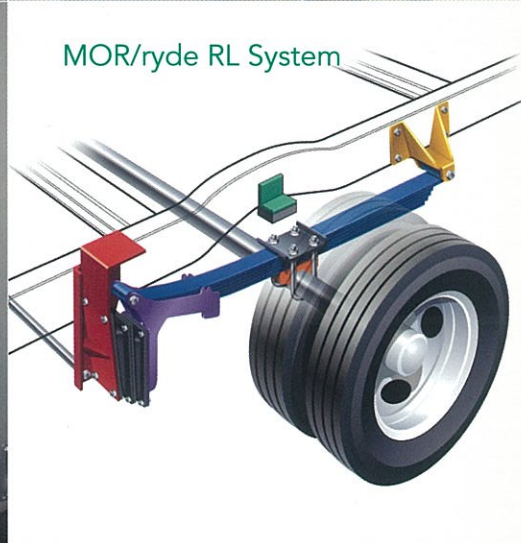

Front Air Conditioning

T-Slider Windows

Locking Gas Cap

Side Wheelchair Lift

Double Door Rear Storage

Beverage Console

MOR/ryde RL System

Floor Luggage Racks

OPTIONS

Wherever you're going, Turtle Top can customize a vehicle to get you there in style. Versatile floorplans and a variety of seating options allow you to customize your vehicle to meet your specific needs. Deluxe suspensions, and storage options make every trip safer and smoother. Premium seating, video and audio packages make the trip more tolerable. Versatility. Safety. Comfort. Where can we take you?

Kubota Key Switch

Moveable Wall

Overhead Storage

20" Flat Screen TV

DVD/VHS Entertainment Center

Exterior Opera Lights

Dygart Seats and Table

Salon Seating

Integrated Seat Belts

Rear Storage Net and Dygart Seats

Tail Pipe Extension and
Stainless Steel Wheel Liner

800.296.2105 www.turtletop.com