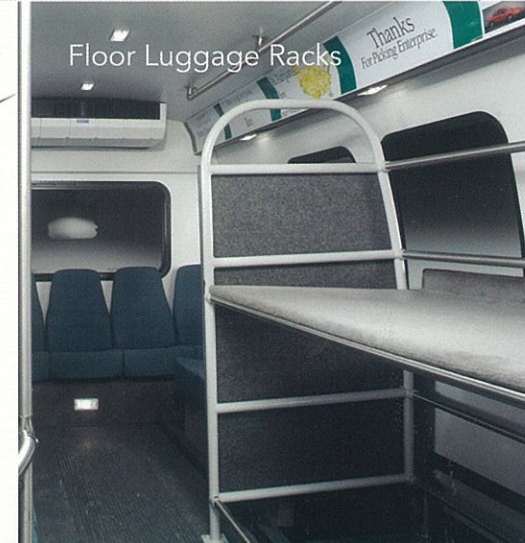

Front Air Conditioning

T-Slider Windows

Locking Gas Cap

Side Wheelchair Lift

Double Door Rear Storage

Beverage Console

MOR/ryde RL System

Floor Luggage Racks

OPTIONS

Wherever you're going, Turtle Top can customize a vehicle to get you there in style. Versatile floorplans and a variety of seating options allow you to customize your vehicle to meet your specific needs. Deluxe suspensions, and storage options make every trip safer and smoother. Premium seating, video and audio packages make the trip more tolerable. Versatility. Safety. Comfort. Where can we take you?

Kubota Key Switch

Moveable Wall

Overhead Storage

20" Flat Screen TV

DVD/VHS Entertainment Center

Exterior Opera Lights

Dygart Seats and Table

Salon Seating