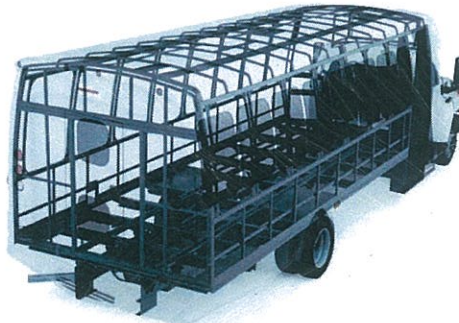

ODYSSEY XL

The Turtle Top family of Odyssey buses features the most sophisticated styling and offers the most luxurious travel amenities available in this market segment. Travel adventures in the Odyssey XL, whether short or long, will provide up to 31 passengers with the most comfortable experience available in the transportation industry. Turtle Top's long history has been associated with quality relating to safety, construction, styling and ease of operation.

Where
to?

TURTLETOP
800.296.2105 turtletop.com

SPECIFICATIONS

- Exterior Height 10' 5" *
- Exterior Width 8' 5"
- Interior Height 6' 7½"
- Interior Width 8' 1¾"
- Door Width 29"
- Ground to 1st Step 11"
- Overall Length 29' 6"

* Not including roof A/C

FEATURES

- High quality Ford F550 Chassis Cab
- Aerodynamic automotive styling
- Clear view windows
- Up to 37 passenger capacity
- Wide interior with double row luxury seating
- Steel roll cage with full perimeter steel floor
- 11-GA Cross member assembly
- Flexible floor plans including wheel chair capability
- Meets and exceeds FMVSS regulations
- CDL required
- Body and air conditioning warranty second to none