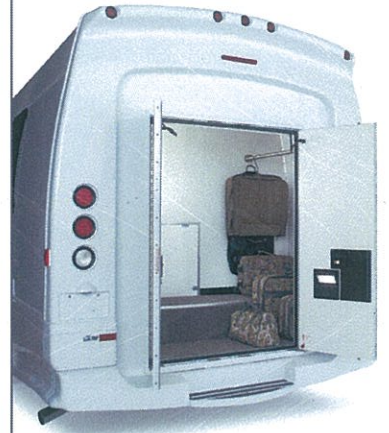

ODYSSEY XL

The Turtle Top family of Odyssey buses features the most sophisticated styling and offers the most luxurious travel amenities available in this market segment. Travel adventures in the Odyssey XL, whether short or long, will provide up to 31 passengers with the most comfortable experience available in the transportation industry. Turtle Top's long history has been associated with quality relating to safety, construction, styling and ease of operation.

Where
to?

TURTLETOP
800.296.2105 turtletop.com

SPECIFICATIONS

- Exterior Height 10' 5" *
- Exterior Width 8' 5"
- Interior Height 6' 7½"
- Interior Width 8' 1¾"
- Door Width 29"
- Ground to 1st Step 11"
- Overall Length 29' 6"

* Not including roof A/C

FEATURES

- High quality Ford F550 Chassis Cab
- Aerodynamic automotive styling
- Clear view windows
- Up to 37 passenger capacity
- Wide interior with double row luxury seating
- Steel roll cage with full perimeter steel floor
- 11-GA Cross member assembly
- Flexible floor plans including wheel chair capability
- Meets and exceeds FMVSS regulations
- CDL required
- Body and air conditioning warranty second to none